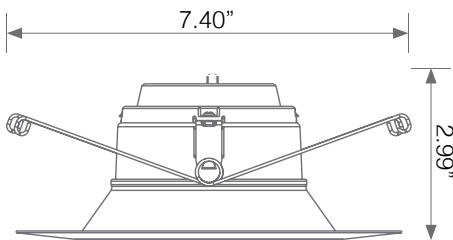

Energy Efficient

Dimmable
(Using Triac)

Damp Rated

Electrical Specifications

Model No.	Input Power	Input Voltage	Lumen Output	Beam Angle	Center Beam	CCT
DLC6-14W100swj	14 W	120 V	900-1000 lm	100°	N/A	2700 /3000 /3500 4000 /5000K

CRI	Luminous Efficacy	Power Factor	Input Current	Base	Lamp Lifespan	Estimated Yearly Cost
90+	64-71 lm/W	0.9	0.125 A	E26 Adapter	50,000 Hrs.	\$ 1.68

Mechanical Specifications

Rating	Operational Temperature	Inner Box QTY.	Master Box QTY.	Dimensions(in.)	UPC Code
Damp Rated	-4°F - 40°F	1 pcs	10 pcs	7.40"(ø) x 2.99"(H)	811174035060

Product Dimensions

Product Photometric Data

Average Diffuse Angle(50%): 98.4 °

— C0-C180 — C90-C270