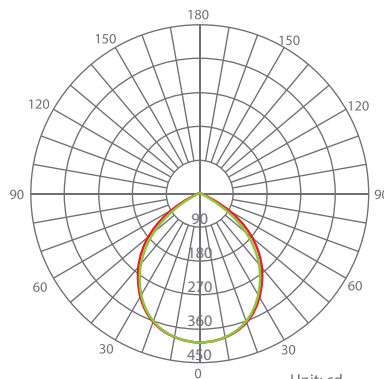

Energy Efficient

Dimmable
(Using Triac)

Damp Rated

Electrical Specifications

Model No.	Input Power	Input Voltage	Lumen Output	Beam Angle	Center Beam	CCT
DLC6-14W100swj	14 W	120 V	900-1000 lm	100°	N/A	2700 /3000 /3500 4000 /5000K

CRI	Luminous Efficacy	Power Factor	Input Current	Base	Lamp Lifespan	Estimated Yearly Cost
90+	64-71 lm/W	0.9	0.125 A	E26 Adapter	50,000 Hrs.	\$ 1.68

Mechanical Specifications

Rating	Operational Temperature	Inner Box QTY.	Master Box QTY.	Dimensions(in.)	UPC Code
Damp Rated	-4°F - 40°F	1 pcs	10 pcs	7.40"(ø) x 2.99"(H)	811174035060

Product Dimensions

Product Photometric Data

Average Diffuse Angle(50%): 98.4 °

— C0-C180 — C90-C270